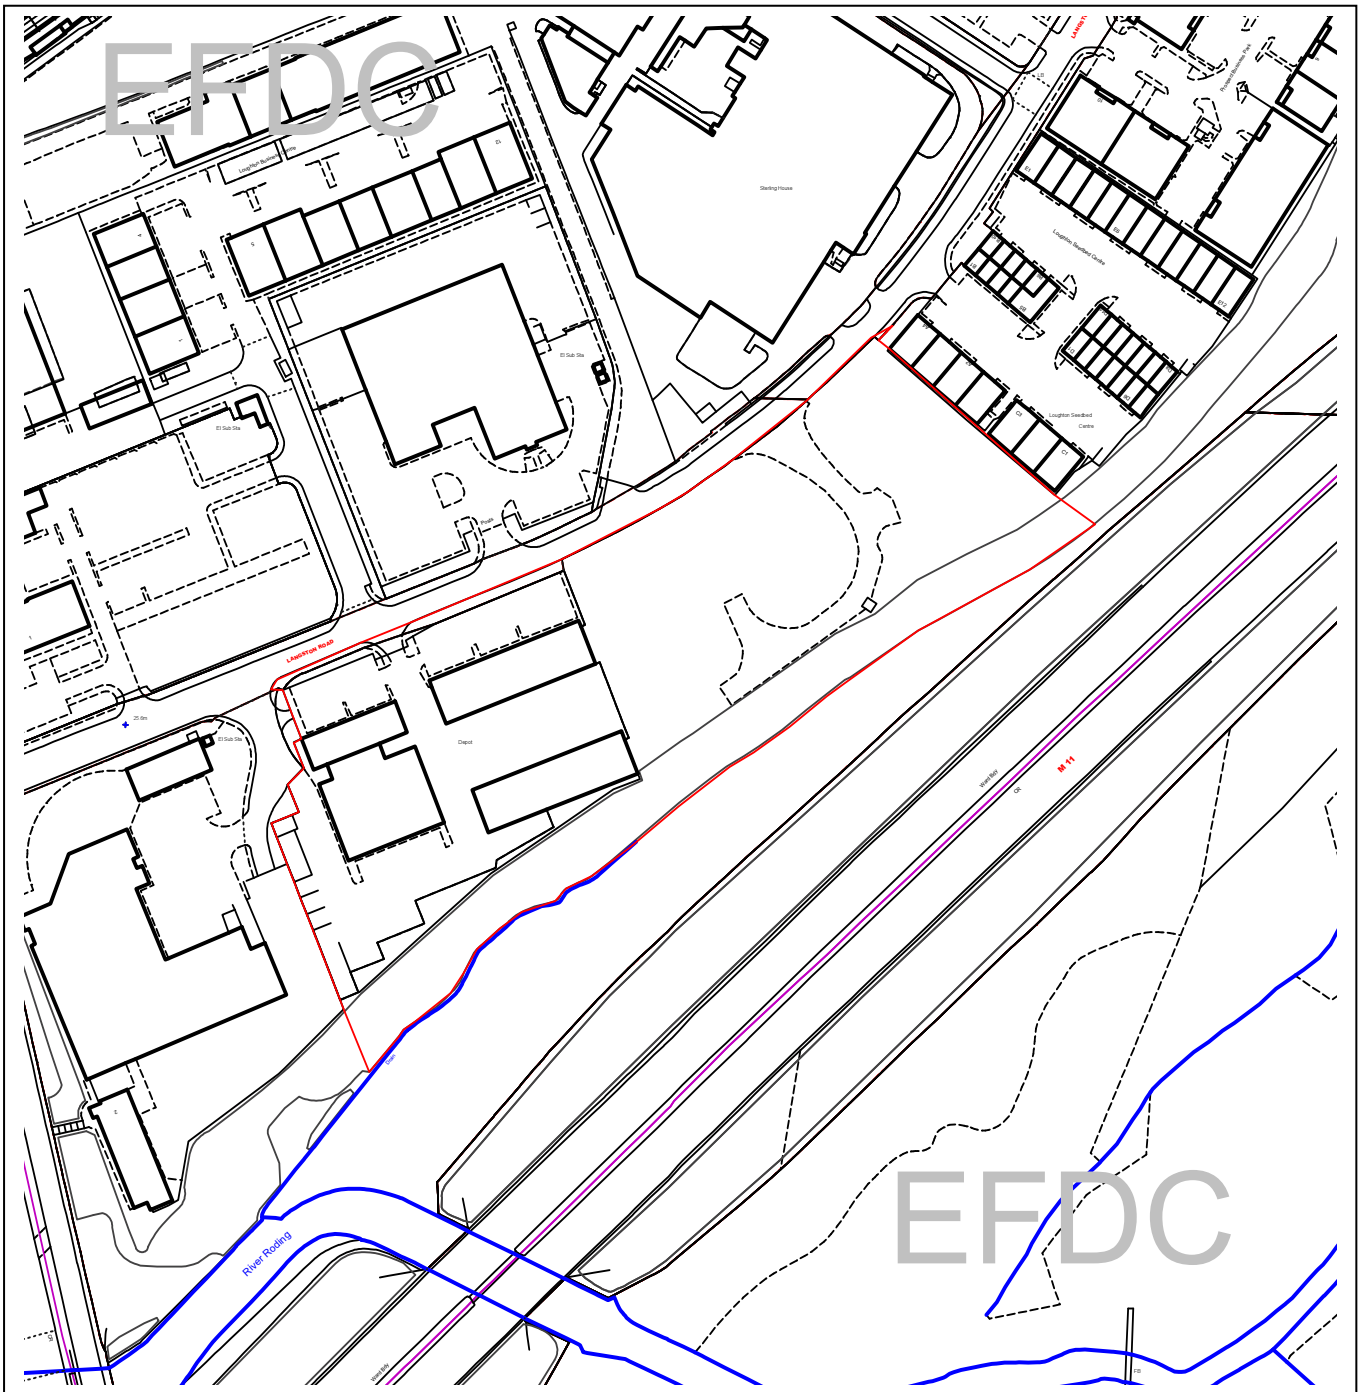

Epping Forest District Council

District Development Control Committee

The material contained in this plot has been reproduced from an Ordnance Survey map with the permission of the Controller of Her Majesty's Stationery. (c) Crown Copyright. Unauthorised reproduction infringes Crown Copyright and may lead to prosecution or civil proceedings.

EFDC licence No.100018534

**Agenda Item
Number:**

Application Number: EOPF/2580/10

Site Name: Council Depot site and Adjacent Land off Langston Road, Loughton, IG10 3UE

Scale of Plot: 1/2500